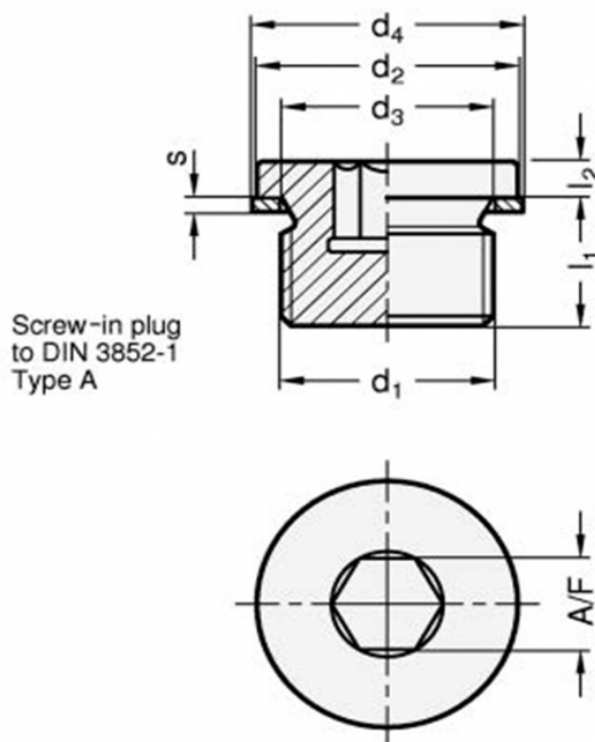

Article number: 20908STG112AA

Description: E+G Threaded plug DIN 908-ST-G1 1/2-AA

Measures

A/F = 24

d1 = G1 1/2

d2h14 = 55

d3 = 48.1

d4 = 55

l1 = 16

l2 = 5

s = 2

Weight in (g) = 240